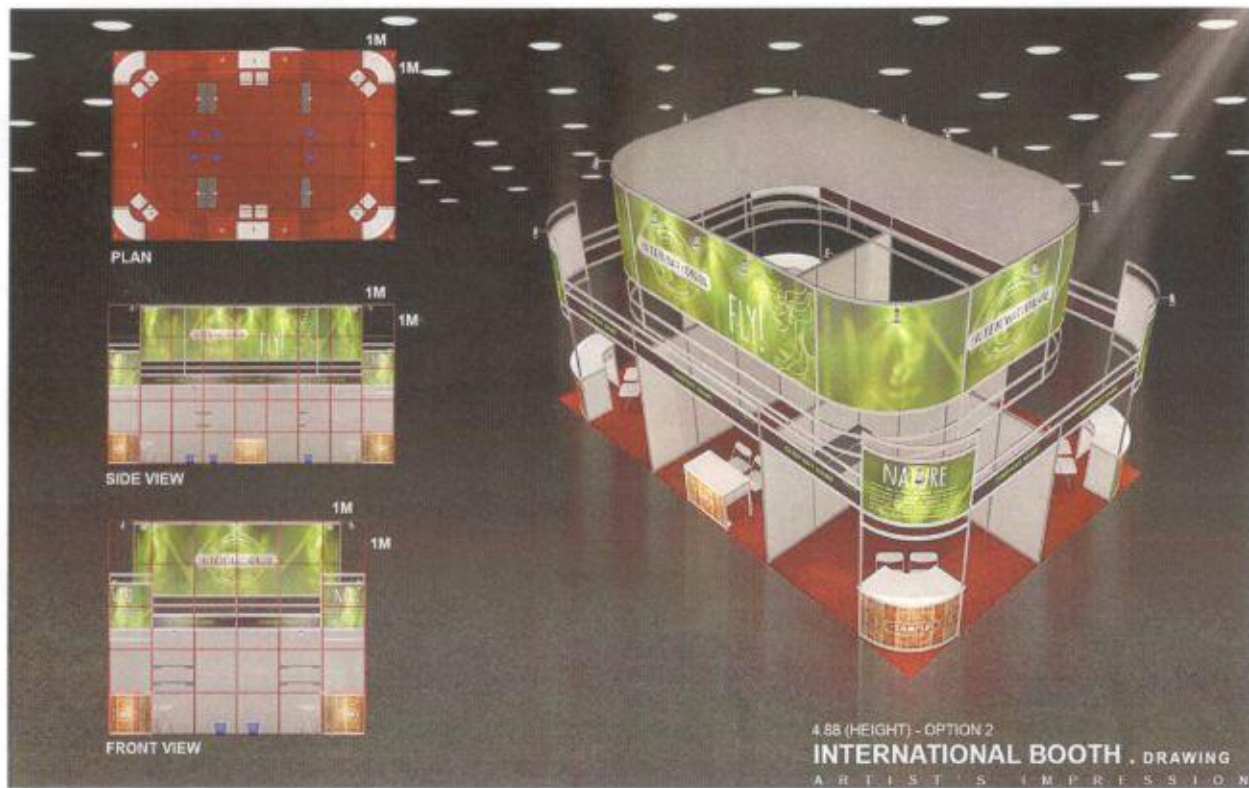

Appendix 1

Special Design Package 1 – USD 80.00 per SQ meter

Special Design Package 2 – USD 75.00 per SQ meter

Special Design Package 3 – USD 66.00 per SQ meter

All Special Design comes with:-

- a) 01 information desk
- b) 01 Showcase Cabinet
- c) 02 Wall shelf
- d) 02 folding chairs
- e) 01 waste basket
- f) 01 13amp power point
- g) 02 fluorescent light
- h) 9sqm needle punch carpet
- i) 01 fascia board with company name