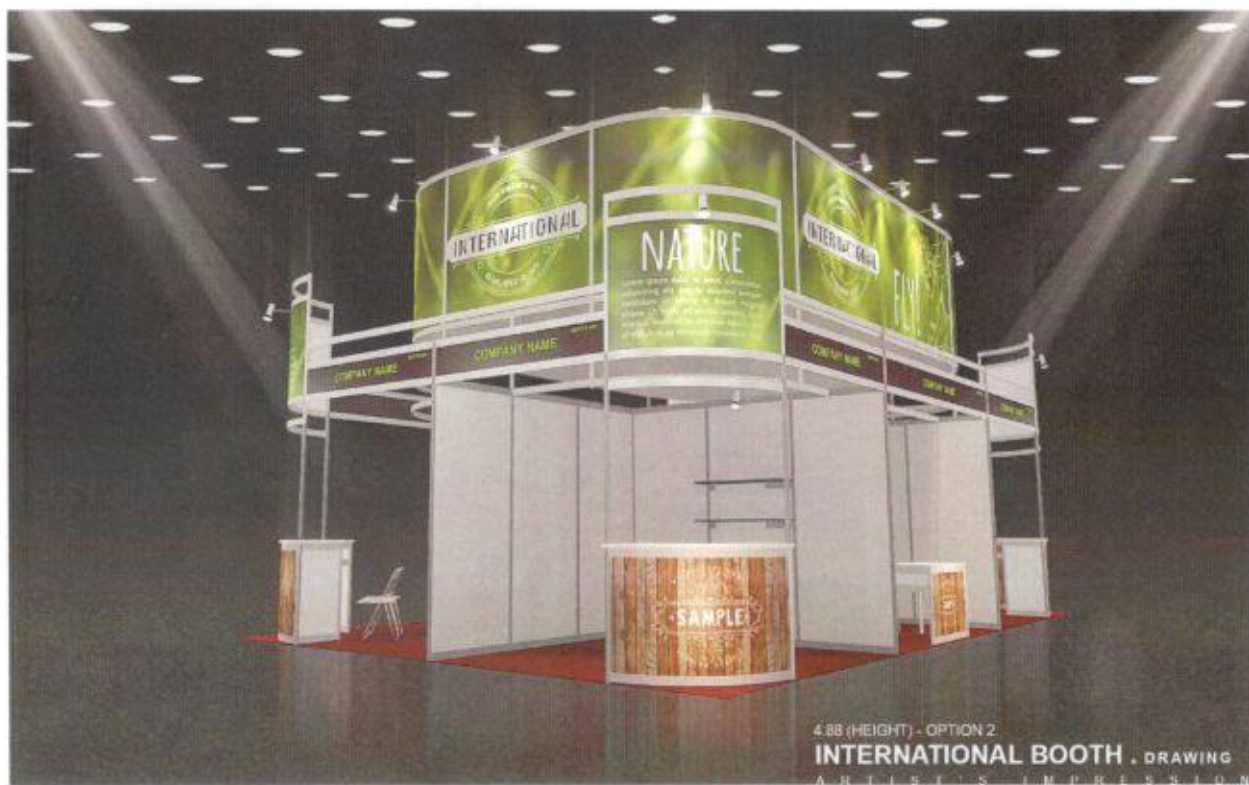

Appendix 1

Special Design Package 1 – USD 80.00 per SQ meter

Special Design Package 2 – USD 75.00 per SQ meter

Special Design Package 3 – USD 66.00 per SQ meter

All Special Design comes with:-

- a) 01 information desk
- b) 01 Showcase Cabinet
- c) 02 Wall shelf
- d) 02 folding chairs
- e) 01 waste basket
- f) 01 13amp power point
- g) 02 fluorescent light
- h) 9sqm needle punch carpet
- i) 01 fascia board with company name