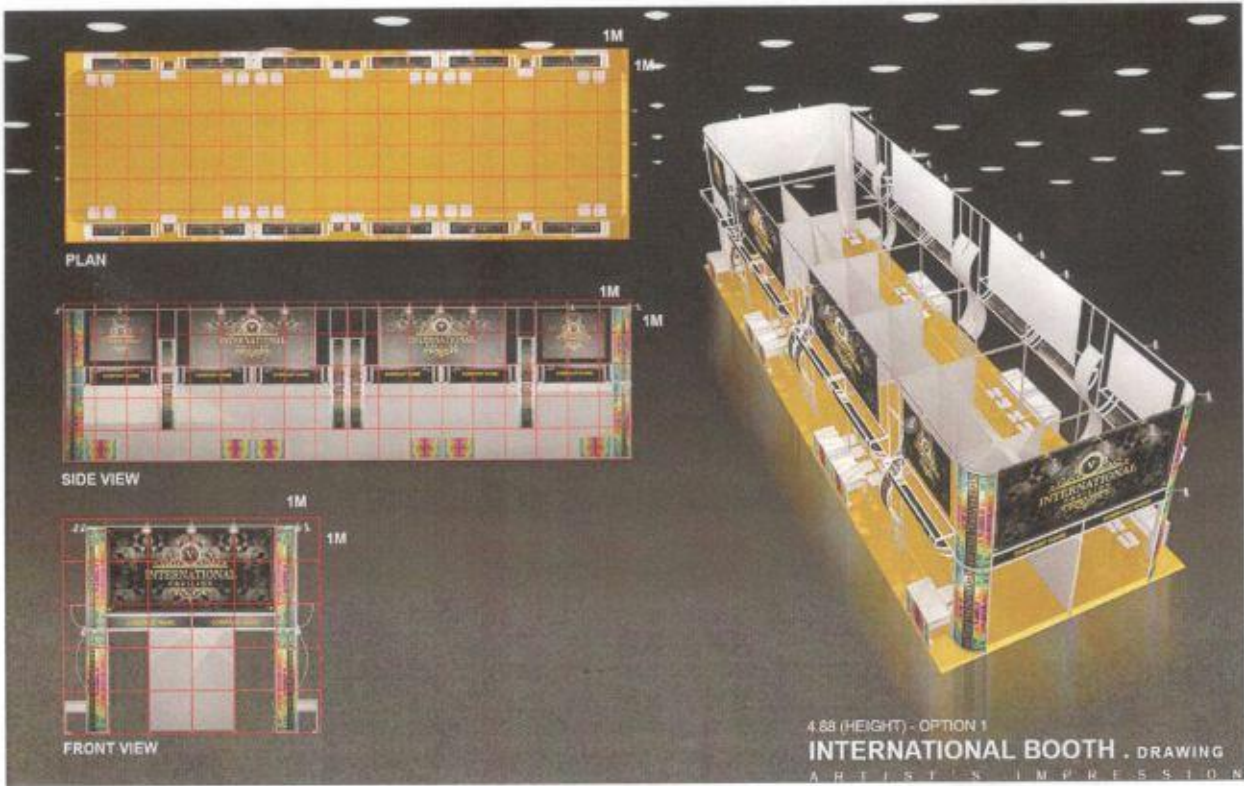

Appendix 1

Special Design Package 1 – USD 80.00 per SQ meter

Special Design Package 2 – USD 75.00 per SQ meter

Special Design Package 3 – USD 66.00 per SQ meter

All Special Design comes with:-

- a) 01 information desk
- b) 01 Showcase Cabinet
- c) 02 Wall shelf
- d) 02 folding chairs
- e) 01 waste basket
- f) 01 13amp power point
- g) 02 fluorescent light
- h) 9sqm needle punch carpet
- i) 01 fascia board with company name